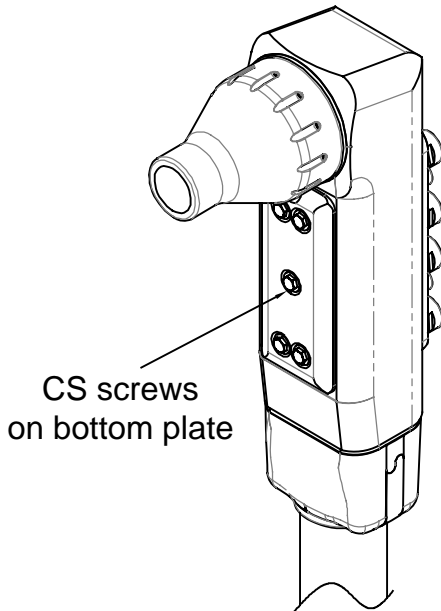

Wunder-Bar™

M4 10B Bargun, Red, Cruise Ship Type

Models (operating lengths):

M4-10620RSM4-CS - (48 in)

M4-10620RSM5-CS - (60 in)

STANDARD

AUTOMATIC BAR CONTROLS, INC.
2090 CESSNA DR, STE 100
VACAVILLE, CA 95688