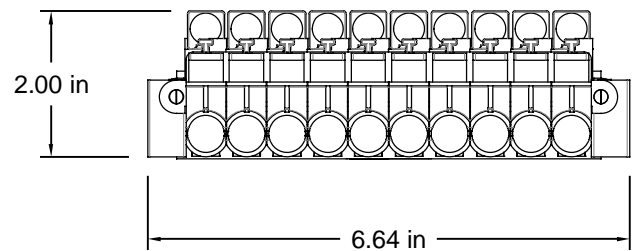

Wunder-Bar™

M4 10B Bargun, Red, Cruise Ship Type

Models (operating lengths):

M4-10620RSM4-CS - (48 in)

M4-10620RSM5-CS - (60 in)

STANDARD

AUTOMATIC BAR CONTROLS, INC.
2090 CESSNA DR, STE 100
VACAVILLE, CA 95688