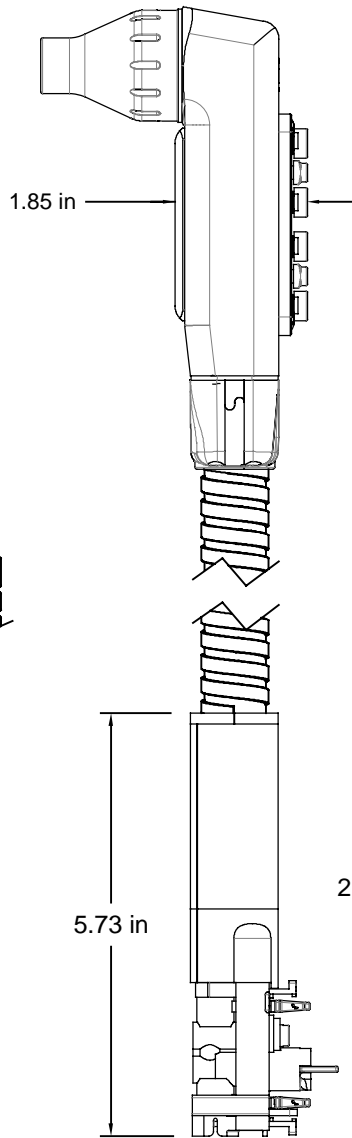

Wunder-Bar™

M4 10B Bargun, Red, Cruise Ship Type

Models (operating lengths):

M4-10620RSM4-CS - (48 in)

M4-10620RSM5-CS - (60 in)

STANDARD

AUTOMATIC BAR CONTROLS, INC.
2090 CESSNA DR, STE 100
VACAVILLE, CA 95688