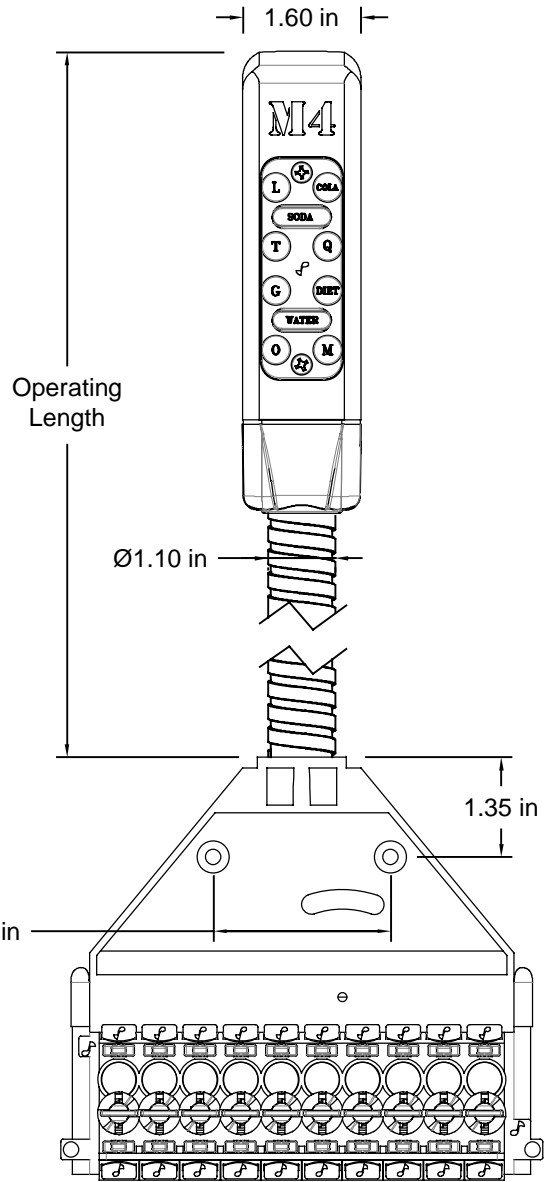

Wunder-Bar™

M4 10B Bargun, Red, Cruise Ship Type

Models (operating lengths):

M4-10620RSM4-CS - (48 in)

M4-10620RSM5-CS - (60 in)

STANDARD

AUTOMATIC BAR CONTROLS, INC.
2090 CESSNA DR, STE 100
VACAVILLE, CA 95688