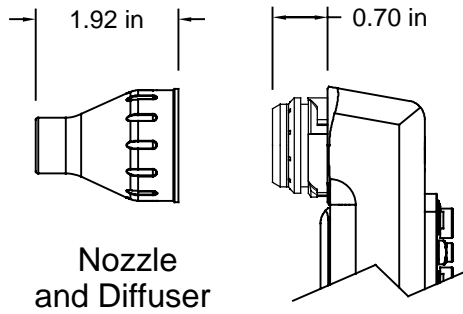

Wunder-Bar™

M4 10B Bargun, Red, Cruise Ship Type

Models (operating lengths):

M4-10620RSM4-CS - (48 in)

M4-10620RSM5-CS - (60 in)

STANDARD

AUTOMATIC BAR CONTROLS, INC.
2090 CESSNA DR, STE 100
VACAVILLE, CA 95688