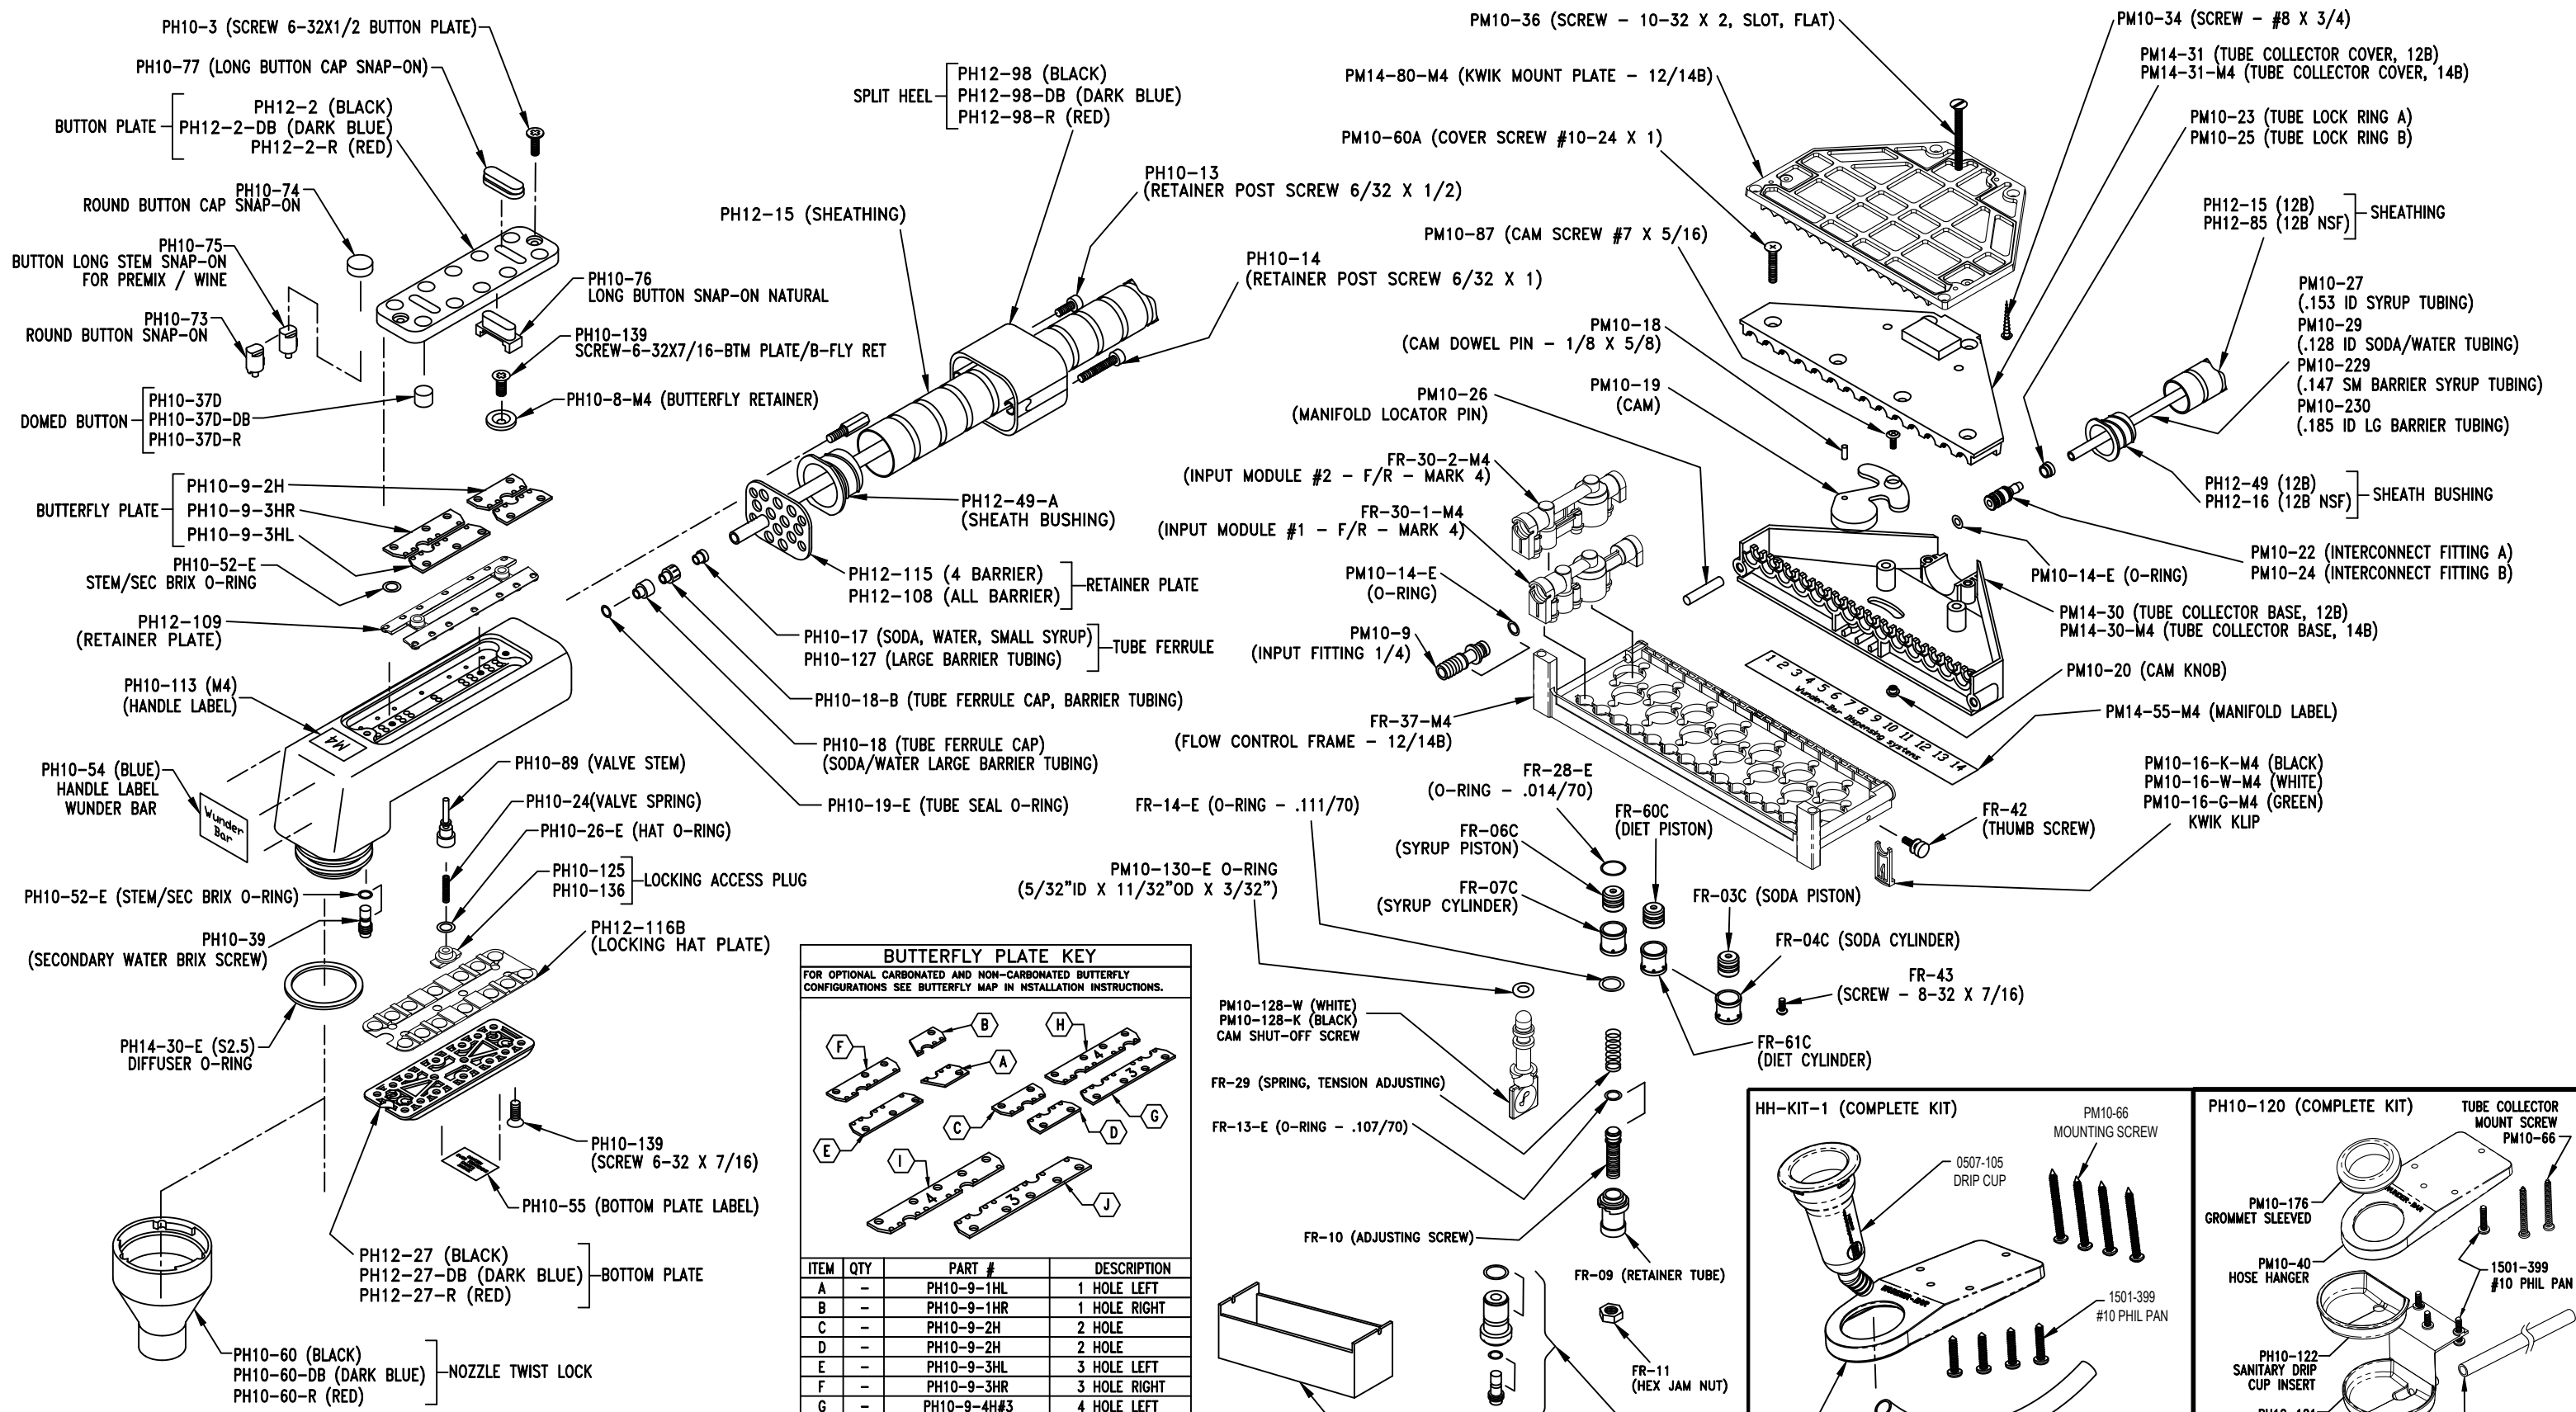

Wunder-Bar™

MARK 4 12-BUTTON POST MIX HANDLE AND MANIFOLD WITH FLOW CONTROL

BUTTERFLY PLATE KEY
 FOR OPTIONAL CARBONATED AND NON-CARBONATED BUTTERFLY CONFIGURATIONS SEE BUTTERFLY MAP IN INSTALLATION INSTRUCTIONS.

ITEM	QTY	PART #	DESCRIPTION
A	-	PH10-9-1HL	1 HOLE LEFT
B	-	PH10-9-1HR	1 HOLE RIGHT
C	-	PH10-9-2H	2 HOLE
D	-	PH10-9-2H	2 HOLE
E	-	PH10-9-3HL	3 HOLE LEFT
F	-	PH10-9-3HR	3 HOLE RIGHT
G	-	PH10-9-4H#3	4 HOLE LEFT
H	-	PH10-9-4H#4	4 HOLE RIGHT
I	-	PH10-9-5HLA14	5 HOLE LEFT
J	-	PH10-9-5HRA14	5 HOLE RIGHT