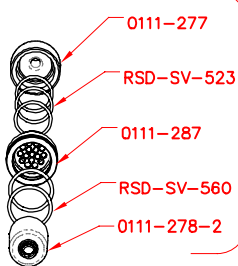

RSD-1-RTU-1-CW-SS RSD-1-RTU-1-CW-CE

REPLACEMENT PARTS

doc no RSD-RTUX24037 / Feb 9, 2024

0111-302
14" DEEP
0111-295
ROLLER ASSEMBLY

0111-303
18" FLAT PAN
0111-295
ROLLER ASSEMBLY

0111-553
MULTI-STEP PAN
10"-16"
0111-295
ROLLER ASSEMBLY

0111-532
MULTI-STEP PAN
6"-14"
0111-295
ROLLER ASSEMBLY

RSD-DT-125
DRIVE HUB

RSD-LLA-537
NOZZLE INSERT WITH SHORT TMSLOCK

EA-MOT-105-156
TURNTABLE MOTOR

RSD-DS-101
NOZZLE O-RING

RSD-DLA-21C33
SMALL NOZZLE ASSY

RSD-DLA-607
PRIMING NOZZLE

EP-PS-1
48VDC POWER SUPPLY

EA-ASM-10-156
ALL-IN-ONE CONTROL BOARD

RSD-NP-200-P
RTU PUMP COMPLETE

EA-SEN-05-156
HOME SENSOR

RSD-DS-111
NOZZLE CLEANING ASSEMBLY

PM-FT-24
22.6 OETIKER CLAMP

RSD-NP-100-DT

EA-ASM-02A-156
KEYPAD ASSEMBLY
STANDARD, LARGE PCB

0111-462
LENS ASSEMBLY

0111-277

RSD-SV-523

0111-287

RSD-SV-560

0111-278-2