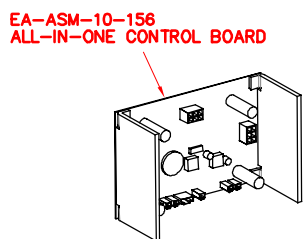

0111-532
MULTI-STEP PAN
6"-14"
0111-295
ROLLER ASSEMBLY

RSD-DT-125
DRIVE HUB

RSD-LLA-537
NOZZLE INSERT WITH SHORT TMSLOCK

EA-MOT-105-156
TURNTABLE MOTOR

RSD-DS-101
NOZZLE O-RING

RSD-DLA-21C33
SMALL NOZZLE ASSY

RSD-DLA-607
PRIMING NOZZLE

EP-PS-1
48VDC POWER SUPPLY

EA-ASM-10-156
ALL-IN-ONE CONTROL BOARD

RSD-NP-200-P
RTU PUMP COMPLETE

EA-SEN-05-156
HOME SENSOR

RSD-DS-111
NOZZLE CLEANING ASSEMBLY

PM-FT-24
22.6 OETIKER CLAMP