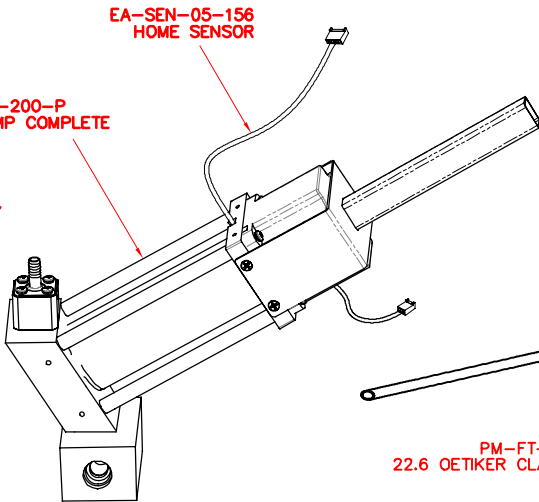

RSD-1-RTU-1-CW-SS RSD-1-RTU-1-CW-CE

REPLACEMENT PARTS

doc no RSD-RTUX24037 / Feb 9, 2024

0111-302
14" DEEP
0111-295
ROLLER ASSEMBLY

0111-303
18" FLAT PAN
0111-295
ROLLER ASSEMBLY

0111-553
MULTI-STEP PAN
10"-16"
0111-295
ROLLER ASSEMBLY

0111-532
MULTI-STEP PAN
6"-14"
0111-295
ROLLER ASSEMBLY

RSD-DT-125
DRIVE HUB

RSD-LLA-537
NOZZLE INSERT WITH SHORT TMSLOCK

EA-MOT-105-156
TURNTABLE MOTOR

RSD-DS-101
NOZZLE O-RING

RSD-DLA-21C33
SMALL NOZZLE ASSY

RSD-DLA-607
PRIMING NOZZLE

EP-PS-1
48VDC POWER SUPPLY

EA-ASM-10-156
ALL-IN-ONE CONTROL BOARD

RSD-NP-200-P
RTU PUMP COMPLETE

EA-SEN-05-156
HOME SENSOR

RSD-DS-111
NOZZLE CLEANING ASSEMBLY

PM-FT-24
22.6 OETIKER CLAMP

CD-SA-14

0505-620
19.8 OETIKER CLAMP

RSD-DTV-107

0111-280
SAUCE INLET STRAINER
COMPLETE

RSD-DTV-108

EP-CORD-3
110V POWER CORD

Wunder-Bar™

AUTOMATIC BAR CONTROLS, INC.
2060 CESSNA DR, SUITE 100
VACAVILLE, CA 95688